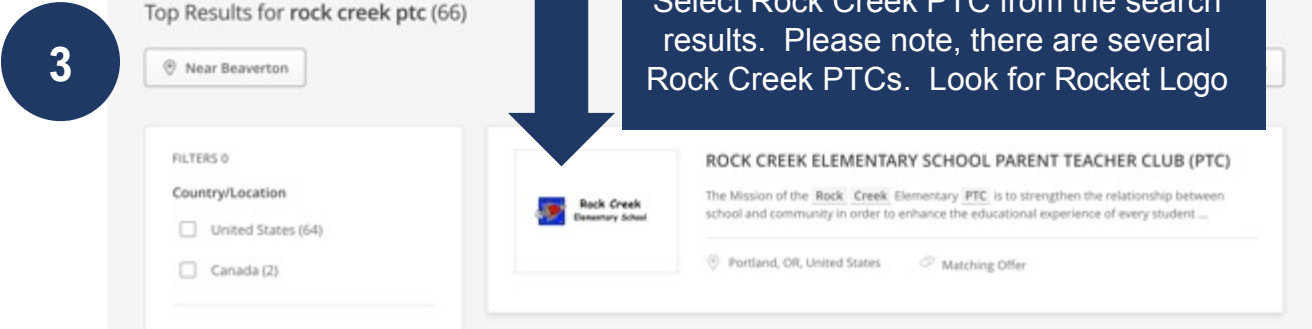

# COLUMBIA SPORTSWEAR COMPANY DONATION MATCH

1 Go To: <https://columbiasportswearcompany.benevity.org>

Columbia matches donations to the Rock Creek PTC dollar for dollar.