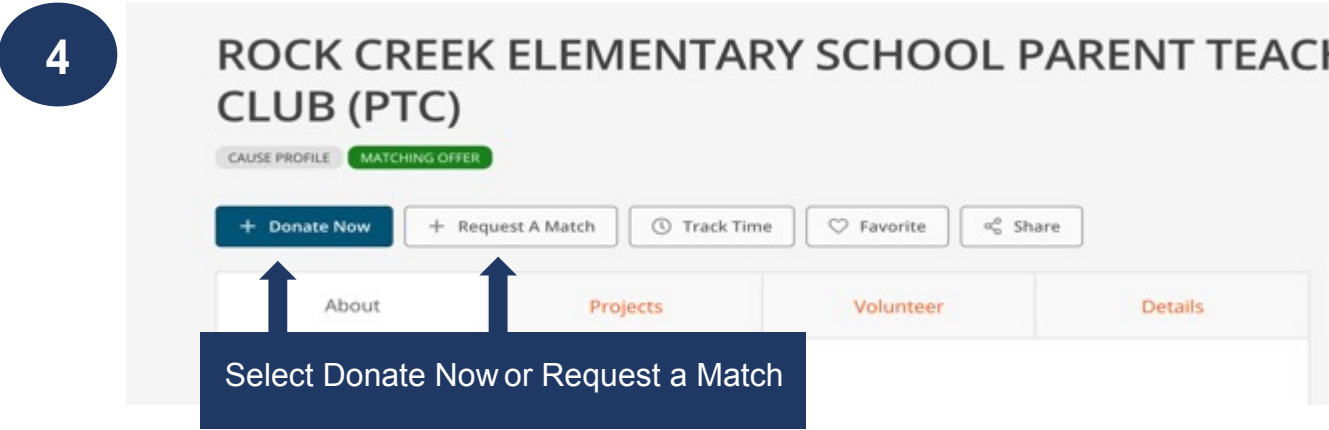

# COLUMBIA SPORTSWEAR COMPANY DONATION MATCH

1 Go To: <https://columbiasportswearcompany.benevity.org>

Columbia matches donations to the Rock Creek PTC dollar for dollar.