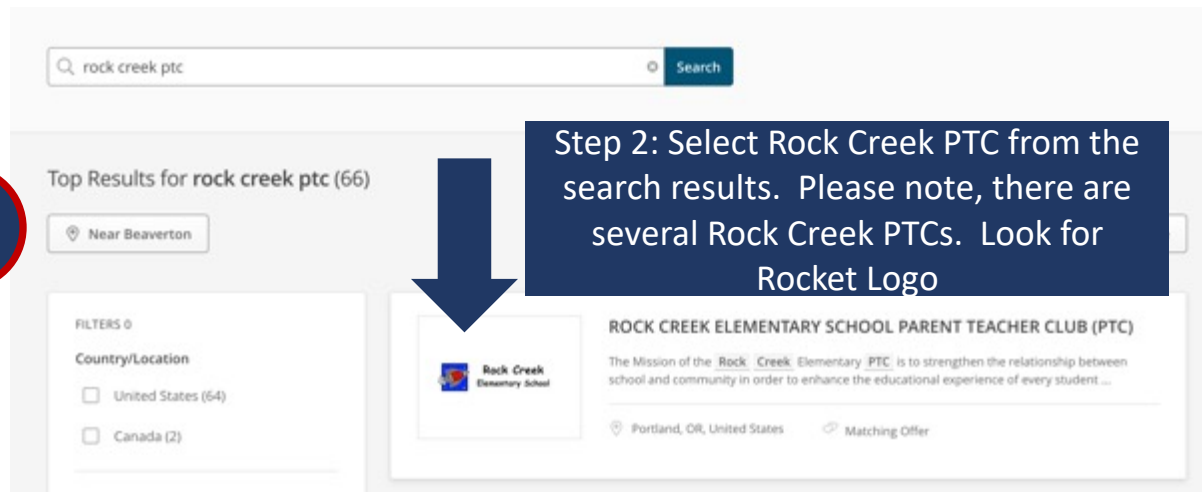

NIKE COMPANY MATCH: DONATION + VOLUNTEER HOURS

1

Go To: <https://nike.benevity.org>

Step 1: Enter 'rock creek ptc' in search bar

2

Step 2: Select Rock Creek PTC from the search results. Please note, there are several Rock Creek PTCs. Look for Rocket Logo

3

4

ROCK CREEK ELEMENTARY SCHOOL PARENT TEACHER CLUB (PTC)

CAUSE PROFILE MATCHING OFFER

+ Donate Now + Request A Match Track Time Favorite Share

About Projects Volunteer Details

Step 3: Select Donate Now, Request a Match, and/or Track Time. If tracking volunteer hours; Rock Creek PTC's Volunteer Coordinator can verify your hours.