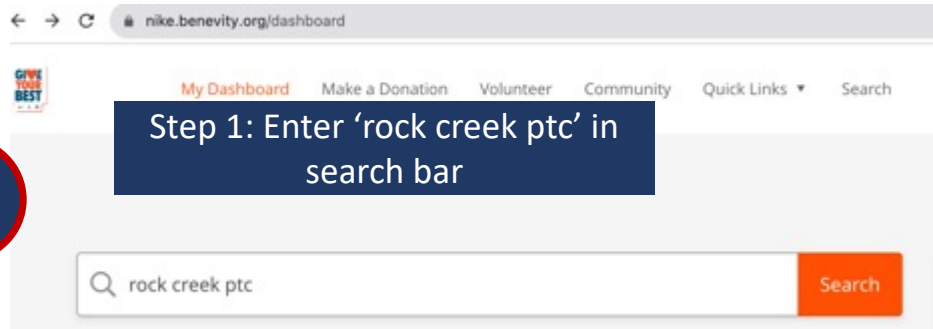

NIKE COMPANY MATCH: DONATION + VOLUNTEER HOURS

1

Go To: <https://nike.benevity.org>

Step 1: Enter 'rock creek ptc' in search bar

2

Step 2: Select Rock Creek PTC from the search results. Please note, there are several Rock Creek PTCs. Look for Rocket Logo